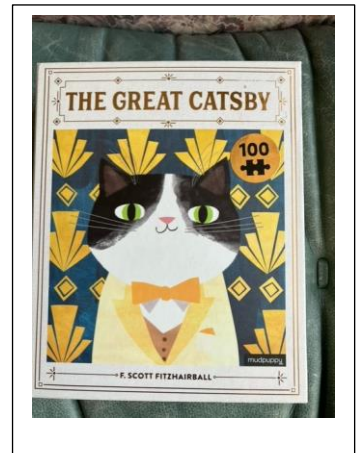

The Great Catsby